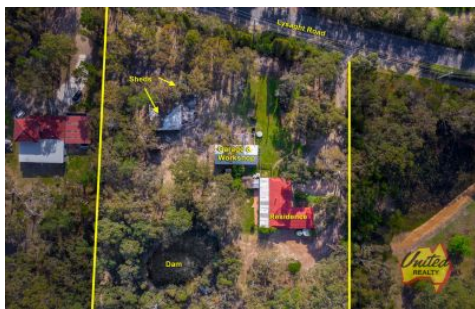

Uniting people with property... since 1986

19 Lysaght Road Wedderburn NSW

3 2 4

Price : \$ 1,150,000

Land Size : 5 Acres

View : <https://www.acreagesales.com.au/4569090>

Edwin Borg
0418236274

Mark is a gentleman who under promises and over delivers. If you want to sell your Acreage call him first. He is positive but also a realistic who does what he says and says what he means. Integrity is everything. He made a stressful period of selling better knowing we were in the right hands. Thanks Mark and United.